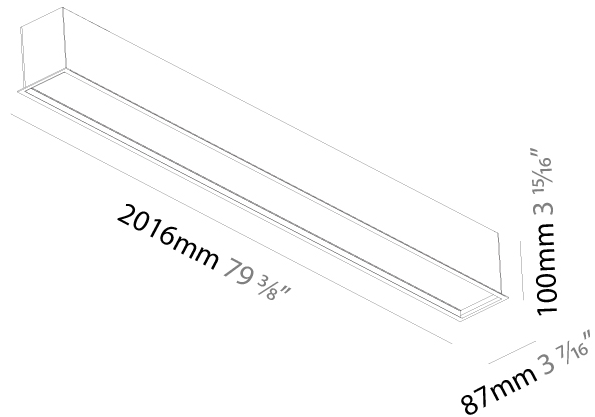

GENERAL

Series: Idaho
Subseries: Idaho 75
Brand: Prolicht
Division: Architectural
Mounting Type: Recessed
Mounting Location: Ceiling
Subcategory: Profile

PHYSICAL

Shape: Rectangle
Length (mm): 2016
Length (in): 79 3/8
Width (mm): 87
Width (in): 3 7/16
Height (mm): 100
Height (in): 3 15/16
Ceiling Thickness (mm): 10 / 12.5 / 15 / 25 / 30
Ceiling Thickness (in): 3/8 or 1/2 or 9/16 or 1 or 1 3/16
Min. Recessing Depth (mm): 145
Min. Recessing Depth (in): 5 11/16
Light Distribution: Direct
Weight (kg): 7.961
Weight (lbs): 17.51
Diffuser: PMMA - Opal or Micro-Prism
Fixture Finish: ANA / SSR / BKV / CWI / CRY / HAB / MSR / UFT / ITA / RUA / OGR / FTG / MYG / RWR / LOD / PUS / FRO / FUP / KIA / POP / BLS / SPG / MEY / GOH / GUM / CHC / COM / ABZ / JAG / OBR / MOS / ROR
Fixture Material: Aluminum
Cut-out Measurements: 2008mm / 79 1/16" x 80mm / 3 1/8"

ELECTRICAL

Lamp Type: LED (Zhaga Standard)
Input Wattage (W): 35
Total Output Wattage (W): 28 / 22.4 (3500K)
Dimming: Non-Dimming / Phase Dimming (120Vac only) / 0-10V Dimming
Driver Included: Yes
Driver Location: Integrated
Driver Type: Constant Current - 120 / 277Vac
Driver Class: Class 2
Input Voltage (V): 120 - 277
Constant Current (MA): 350 / 700 (3500K)

LED

Color Temperature (°K): 3000 / 3500 / 4000
Max. Delivered Lumen (lm): 3310 / 3430 / 3500
CRI: >80 CRI
Lamp Life (hrs): 50000

OPTICAL

RATINGS AND CERTIFICATIONS

Certified By: Certified for North American Standards
IP rating: IP20