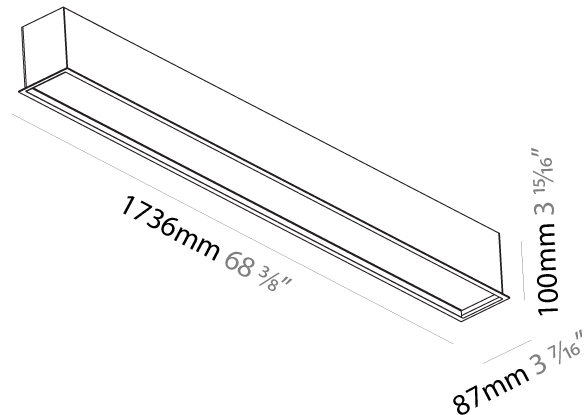

GENERAL

Series: Idaho
Subseries: Idaho 75
Brand: Prolicht
Division: Architectural
Mounting Type: Recessed
Mounting Location: Ceiling
Subcategory: Profile

PHYSICAL

Shape: Rectangle
Length (mm): 1736
Length (in): 68 ³/₈
Width (mm): 87
Width (in): 3 ⁷/₁₆
Height (mm): 100
Height (in): 3 ¹⁵/₁₆
Ceiling Thickness (mm): 10 / 12.5 / 15 / 25 / 30
Ceiling Thickness (in): 3/8 or 1/2 or 9/16 or 1 or 1 3/16
Min. Recessing Depth (mm): 145
Min. Recessing Depth (in): 5 ¹¹/₁₆
Light Distribution: Direct
Diffuser: PMMA - Opal or Micro-Prism
Fixture Finish: ANA / SSR / BKV / CWI / CRY / HAB / MSR / UFT / ITA / RUA / OGR / FTG / MYG / RWR / LOD / PUS / FRO / FUP / KIA / POP / BLS / SPG / MEY / GOH / GUM / CHC / COM / ABZ / JAG / OBR / MOS / ROR
Fixture Material: Aluminum
Cut-out Measurements: 1728mm / 68 1/16" x 80mm / 3 1/8"

ELECTRICAL

Lamp Type: LED (Zhaga Standard)
Input Wattage (W): 30
Total Output Wattage (W): 24 / 19.2 (3500K)
Dimming: Non-Dimming / Phase Dimming (120Vac only) / 0-10V Dimming
Driver Included: Yes
Driver Location: Integrated
Driver Type: Constant Current - 120 / 277Vac
Driver Class: Class 2
Input Voltage (V): 120 - 277
Constant Current (MA): 350 / 600 (3500K)

LED

Color Temperature (°K): 3000 / 3500 / 4000
Max. Delivered Lumen (lm): 2840 / 2940 / 3000
CRI: >80 CRI
Lamp Life (hrs): 50000

OPTICAL

RATINGS AND CERTIFICATIONS

Certified By: Certified for North American Standards
IP rating: IP20