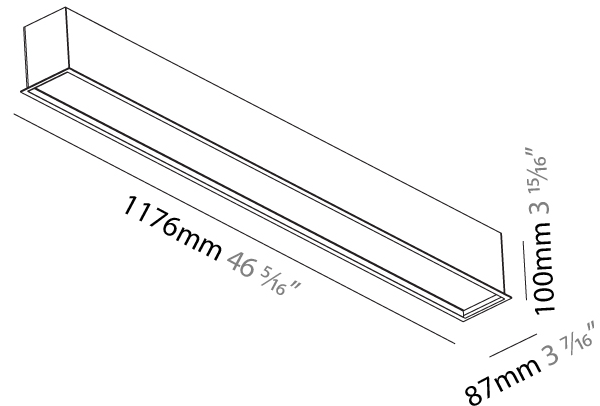

GENERAL

Series: Idaho
Subseries: Idaho 75
Brand: Prolicht
Division: Architectural
Mounting Type: Recessed
Mounting Location: Ceiling
Subcategory: Profile

PHYSICAL

Shape: Rectangle
Length (mm): 1176
Length (in): 46 ⁵/₁₆
Width (mm): 87
Width (in): 3 ⁷/₁₆
Height (mm): 100
Height (in): 3 ¹⁵/₁₆
Ceiling Thickness (mm): 10 / 12.5 / 15 / 25 / 30
Ceiling Thickness (in): 3/8 or 1/2 or 9/16 or 1 or 1 3/16
Min. Recessing Depth (mm): 145
Min. Recessing Depth (in): 5 ¹¹/₁₆
Light Distribution: Direct
Weight (kg): 4.772
Weight (lbs): 10.50
Diffuser: PMMA - Opal or Micro-Prism
Fixture Finish: ANA / SSR / BKV / CWI / CRY / HAB / MSR / UFT / ITA / RUA / OGR / FTG / MYG / RWR / LOD / PUS / FRO / FUP / KIA / POP / BLS / SPG / MEY / GOH / GUM / CHC / COM / ABZ / JAG / OBR / MOS / ROR
Fixture Material: Aluminum
Cut-out Measurements: 1168mm / 46" x 80mm / 3 1/8"

ELECTRICAL

Lamp Type: LED (Zhaga Standard)
Input Wattage (W): 20
Total Output Wattage (W): 16 / 12.8 (3500K)
Dimming: Non-Dimming / Phase Dimming (120Vac only) / 0-10V Dimming
Driver Included: Yes
Driver Location: Integrated
Driver Type: Constant Current - 120 / 277Vac
Driver Class: Class 2
Input Voltage (V): 120 - 277
Constant Current (MA): 350 / 400 (3500K)

LED

Color Temperature (°K): 3000 / 3500 / 4000
Max. Delivered Lumen (lm): 1890 / 1960 / 2000
Lamp Life (hrs): 50000

OPTICAL

RATINGS AND CERTIFICATIONS

Certified By: Certified for North American Standards
IP rating: IP20