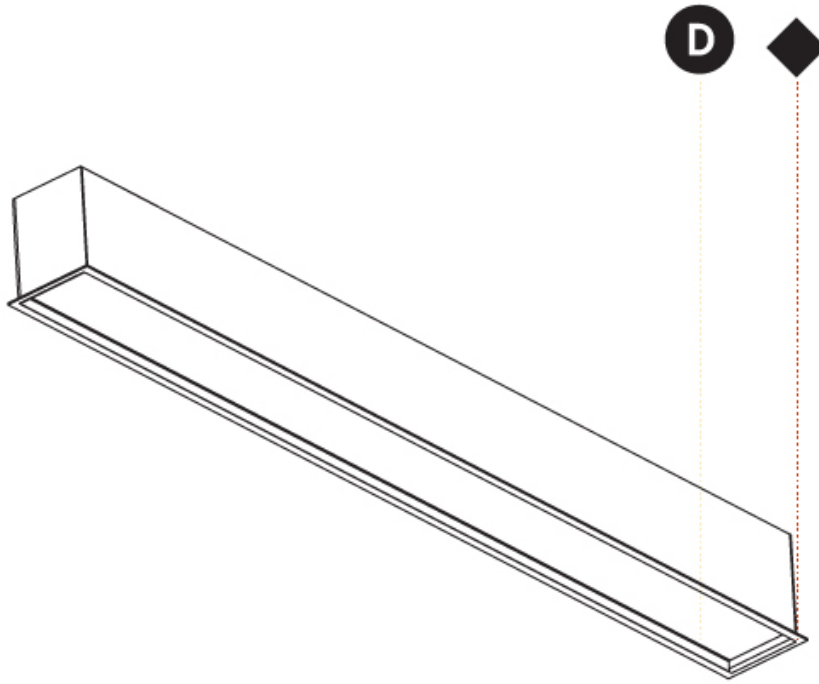

IDAHO 75 RECESSED

A35595-

PROJECT

TYPE

SPECIFIER

QUANTITY

DATE

A