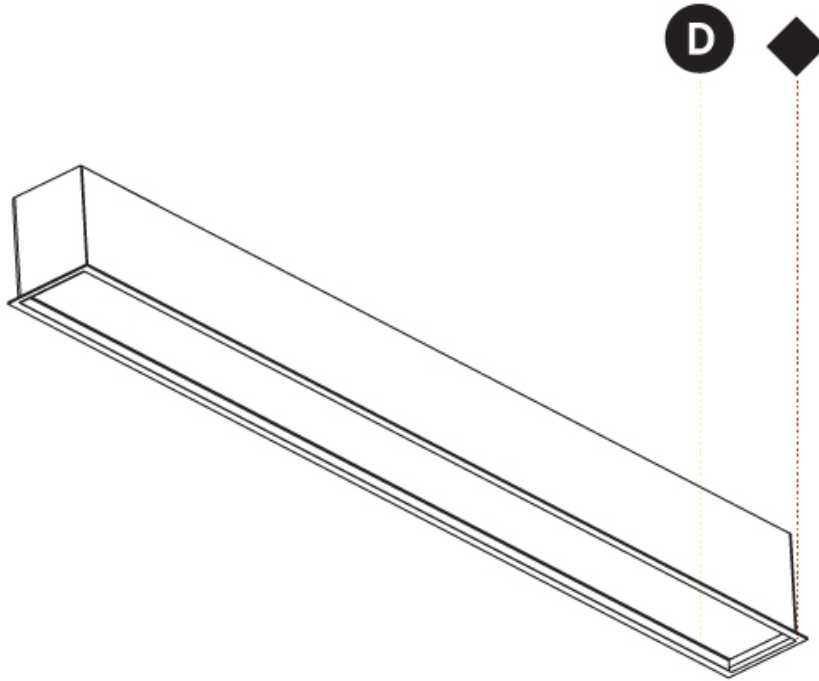

IDAHO 75 RECESSED

A35594-

PROJECT

TYPE

SPECIFIER

QUANTITY

DATE