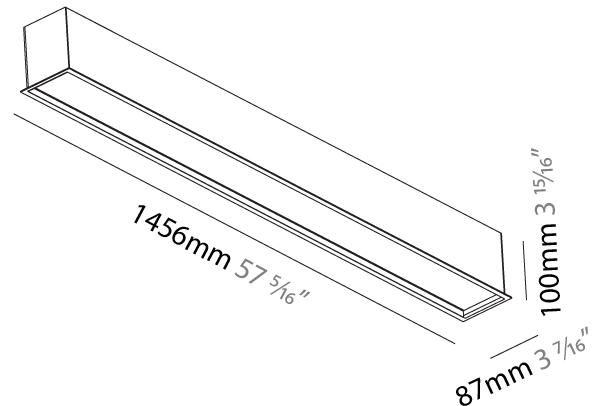

GENERAL

Series: Idaho
Subseries: Idaho 75
Brand: Prolicht
Division: Architectural
Mounting Type: Recessed
Mounting Location: Ceiling
Subcategory: Profile

PHYSICAL

Shape: Rectangle
Length (mm): 1456
Length (in): 57 5/16
Width (mm): 87
Width (in): 3 7/16
Height (mm): 100
Height (in): 3 15/16
Ceiling Thickness (mm): 10 / 12.5 / 15 / 25 / 30
Ceiling Thickness (in): 3/8 or 1/2 or 9/16 or 1 or 1 3/16
Min. Recessing Depth (mm): 145
Min. Recessing Depth (in): 5 11/16
Light Distribution: Direct
Weight (kg): 5.802
Weight (lbs): 12.76
Diffuser: PMMA - Opal or Micro-Prism
Fixture Finish: ANA / SSR / BKV / CWI / CRY / HAB / MSR / UFT / ITA / RUA / OGR / FTG / MYG / RWR / LOD / PUS / FRO / FUP / KIA / POP / BLS / SPG / MEY / GOH / GUM / CHC / COM / ABZ / JAG / OBR / MOS / ROR
Fixture Material: Aluminum
Cut-out Measurements: 1448mm / 57" x 80mm / 3 1/8"

ELECTRICAL

Lamp Type: LED (Zhaga Standard)
Input Wattage (W): 25
Total Output Wattage (W): 20 / 16 (3500K)
Dimming: Non-Dimming / Phase Dimming (120Vac only) / 0-10V Dimming
Driver Included: Yes
Driver Location: Integrated
Driver Type: Constant Current - 120 / 277Vac
Driver Class: Class 2
Input Voltage (V): 120 - 277
Constant Current (MA): 350 / 500 (3500K)

LED

Color Temperature (°K): 3000 / 3500 / 4000
Max. Delivered Lumen (lm): 2360 / 2450 / 2500
CRI: >80 CRI
Lamp Life (hrs): 50000

OPTICAL

RATINGS AND CERTIFICATIONS

Certified By: Certified for North American Standards
IP rating: IP20